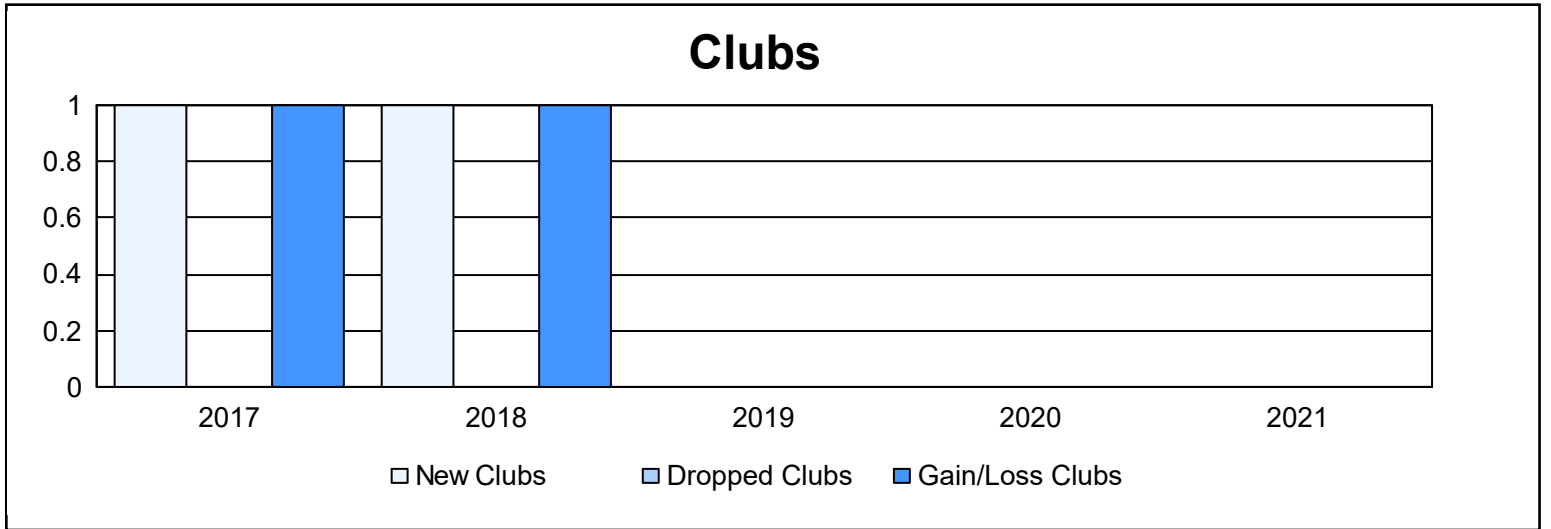

Year	New Clubs	Dropped Clubs	Gain/ Loss Clubs	New Members	Charter Members	Reinstate Members	Transfer Members	Total Member Added	Total Members Dropped	Gain/ Loss Members
2016-2017	1	0	1	70	52	3	8	133	104	29
2017-2018	1	0	1	100	20	1	10	131	104	27
2018-2019	0	0	0	89	5	2	8	104	94	10
2019-2020	0	0	0	62	0	0	4	66	82	-16
2020-2021	0	0	0	56	0	3	6	65	76	-11
<b>Average</b>	<b>0</b>	<b>0</b>	<b>0</b>	<b>75</b>	<b>15</b>	<b>2</b>	<b>7</b>	<b>100</b>	<b>92</b>	<b>8</b>

### Membership Composition June 2021 Cumulative