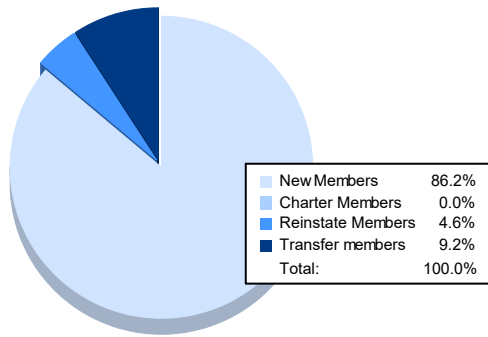

Year	New Clubs	Dropped Clubs	Gain/ Loss Clubs	New Members	Charter Members	Reinstate Members	Transfer Members	Total Member Added	Total Members Dropped	Gain/ Loss Members
2016-2017	1	0	1	70	52	3	8	133	104	29
2017-2018	1	0	1	100	20	1	10	131	104	27
2018-2019	0	0	0	89	5	2	8	104	94	10
2019-2020	0	0	0	62	0	0	4	66	82	-16
2020-2021	0	0	0	56	0	3	6	65	76	-11
<b>Average</b>	<b>0</b>	<b>0</b>	<b>0</b>	<b>75</b>	<b>15</b>	<b>2</b>	<b>7</b>	<b>100</b>	<b>92</b>	<b>8</b>

### Membership Composition June 2021 Cumulative