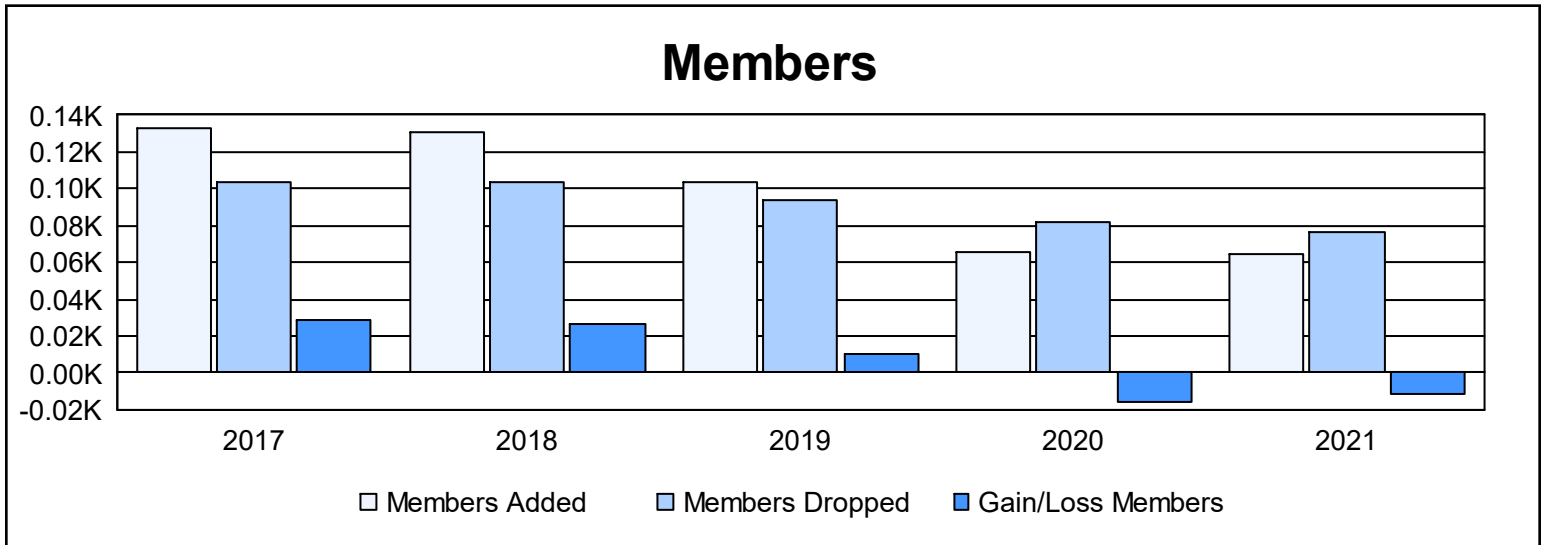

Year	New Clubs	Dropped Clubs	Gain/ Loss Clubs	New Members	Charter Members	Reinstate Members	Transfer Members	Total Member Added	Total Members Dropped	Gain/ Loss Members
2016-2017	1	0	1	70	52	3	8	133	104	29
2017-2018	1	0	1	100	20	1	10	131	104	27
2018-2019	0	0	0	89	5	2	8	104	94	10
2019-2020	0	0	0	62	0	0	4	66	82	-16
2020-2021	0	0	0	56	0	3	6	65	76	-11
<b>Average</b>	<b>0</b>	<b>0</b>	<b>0</b>	<b>75</b>	<b>15</b>	<b>2</b>	<b>7</b>	<b>100</b>	<b>92</b>	<b>8</b>

### Membership Composition June 2021 Cumulative